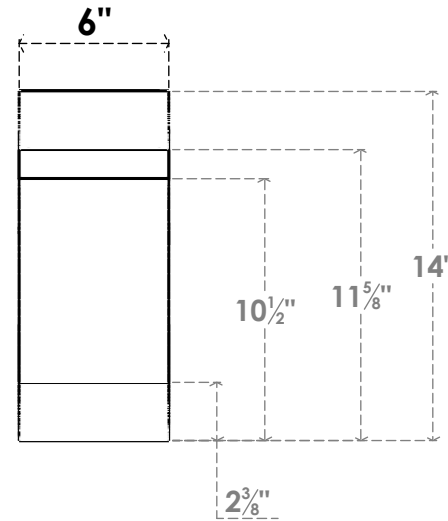

ITEM NUMBER: BRCPC060X06000X14000OLY

6"W X 6"D X 14"H OLYMPIC ARCHITECTURAL GRADE PVC CLOSED KNEE BRACE

SIDE PROFILE

FRONT PROFILE

ISOMETRIC

EKENA MILLWORK
2300 WEST MAIN ST.
CLARKSVILLE, TX 75426
TOLL FREE: 866-607-0453
WWW.EKENAMILLWORK.COM