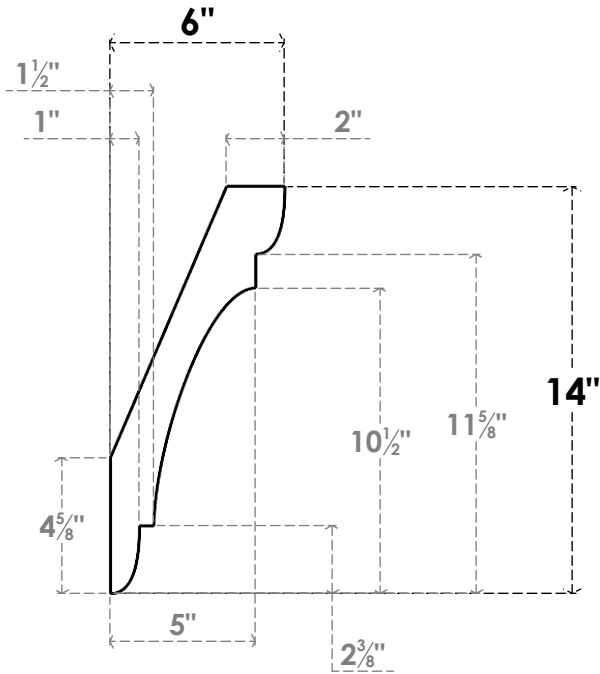

ITEM NUMBER: BRCPC060X06000X14000OLY

6"W X 6"D X 14"H OLYMPIC ARCHITECTURAL GRADE PVC CLOSED KNEE BRACE

SIDE PROFILE

FRONT PROFILE

ISOMETRIC

EKENA MILLWORK
2300 WEST MAIN ST.
CLARKSVILLE, TX 75426
TOLL FREE: 866-607-0453
WWW.EKENAMILLWORK.COM